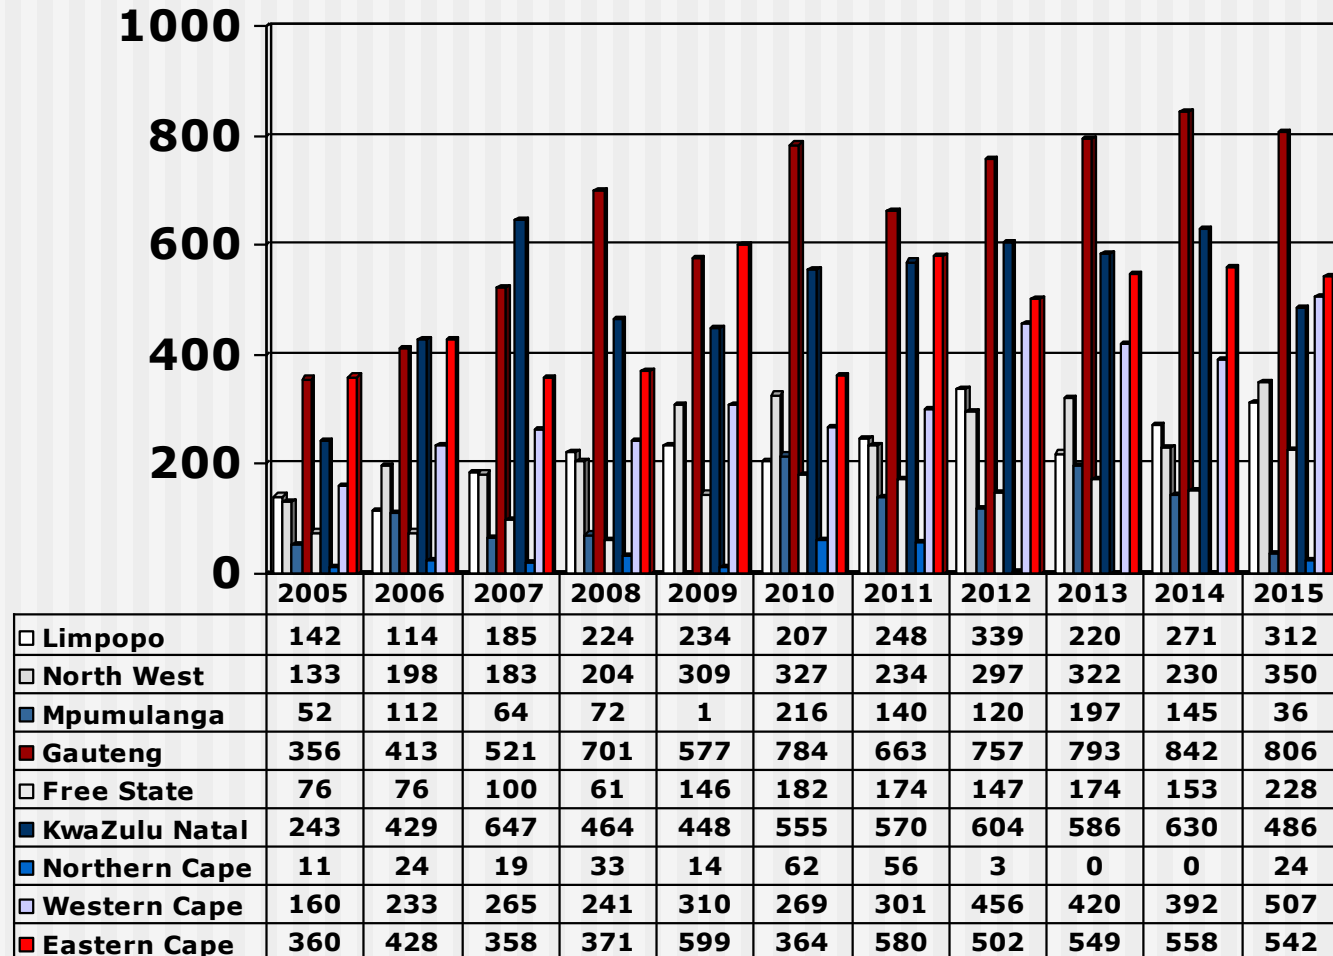

# Output 4-Year Programme

(2006 - 2015) All Institutions

□ Limpopo      □ North West      ■ Mpumulanga      ■ Gauteng      □ Free State  
■ KwaZulu Natal      ■ Northern Cape      □ Western Cape      ■ Eastern Cape

# Output 4-Year Programme (2006 - 2015) Universities

Limpopo
  North West
  Mpumalanga
  Gauteng
  Free State
   
 KwaZulu Natal
  Northern Cape
  Western Cape
  Eastern Cape

# Output 4-Year Programme

(2006 - 2015) Nursing Colleges

□ Limpopo      □ North West      ■ Mpumalanga      ■ Gauteng      □ Free State  
■ KwaZulu Natal      ■ Northern Cape      □ Western Cape      ■ Eastern Cape

# Output 4-Year Programme (2006 - 2015) All Institutions