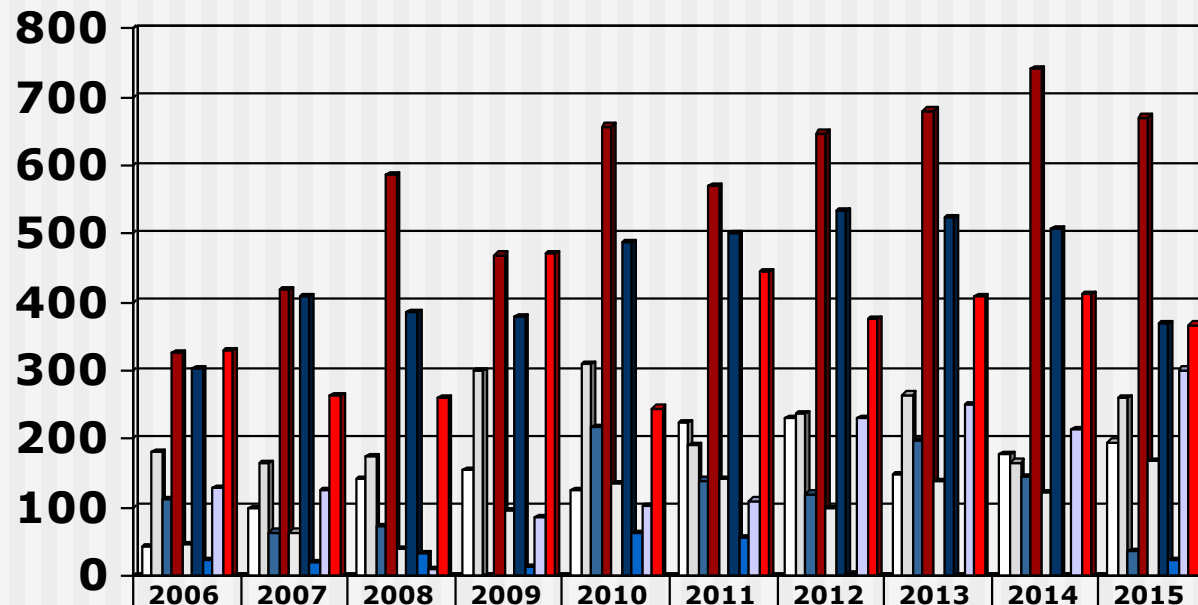

Output 4-Year Programme (2006 - 2015) Nursing Colleges

	2006	2007	2008	2009	2010	2011	2012	2013	2014	2015
□ Limpopo	43	99	142	154	126	224	230	148	177	196
□ North West	182	165	175	299	309	190	237	265	166	259
■ Mpumulanga	112	64	72	1	216	140	120	197	145	36
■ Gauteng	326	418	585	469	657	571	647	680	742	670
□ Free State	45	64	39	95	135	141	98	139	121	169
■ KwaZulu Natal	304	409	386	378	486	500	534	524	506	370
■ Northern Cape	24	19	33	14	62	56	3			24
□ Western Cape	129	126	9	85	101	110	229	250	213	301
■ Eastern Cape	328	264	260	472	245	444	375	407	411	367