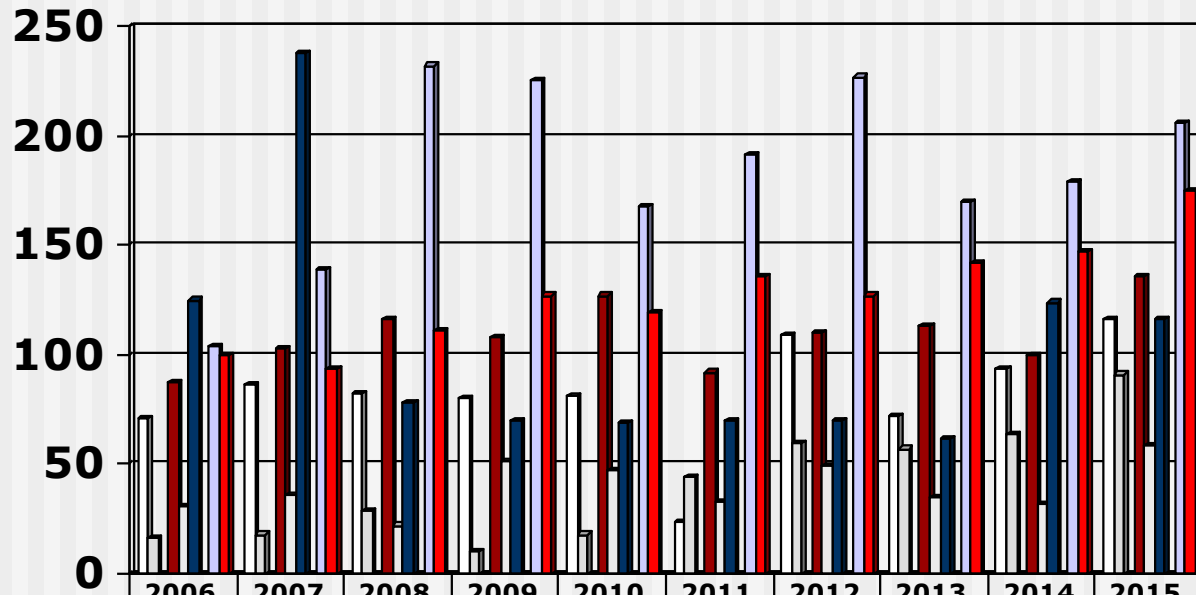

Output 4-Year Programme (2006 - 2015) Universities

	2006	2007	2008	2009	2010	2011	2012	2013	2014	2015
□ Limpopo	71	86	82	80	81	24	109	72	94	116
□ North West	16	18	29	10	18	44	60	57	64	91
■ Mpumulanga				0						
■ Gauteng	87	103	116	108	127	92	110	113	100	136
□ Free State	31	36	22	51	47	33	49	35	32	59
■ KwaZulu Natal	125	238	78	70	69	70	70	62	124	116
■ Northern Cape				0						
□ Western Cape	104	139	232	225	168	191	227	170	179	206
■ Eastern Cape	100	94	111	127	119	136	127	142	147	175