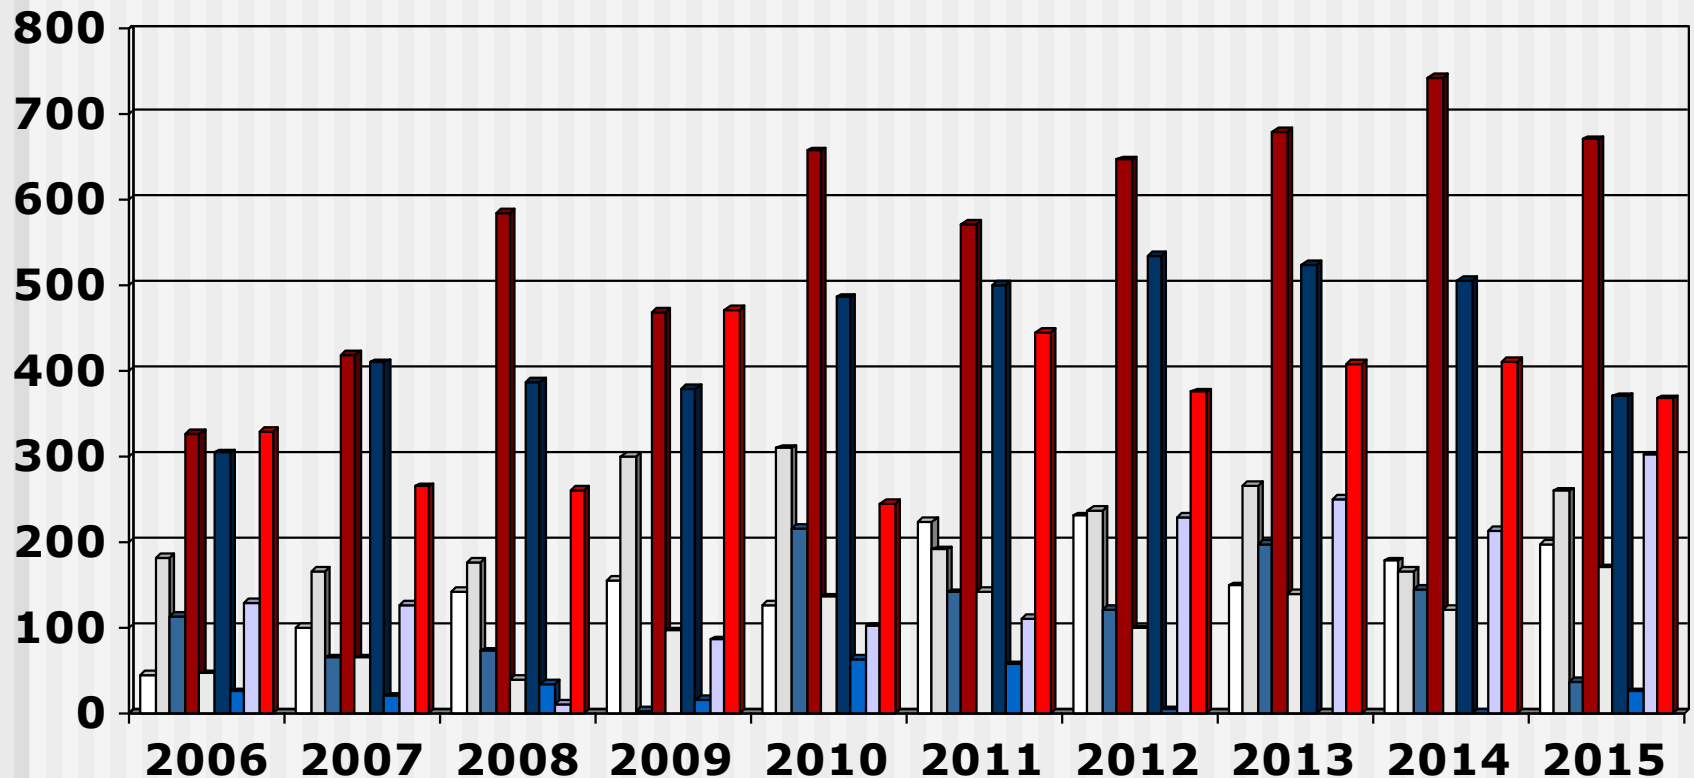

Output 4-Year Programme

(2006 - 2015) Nursing Colleges

□ Limpopo   □ North West   ■ Mpumalanga   ■ Gauteng   □ Free State
■ KwaZulu Natal   ■ Northern Cape   □ Western Cape   ■ Eastern Cape