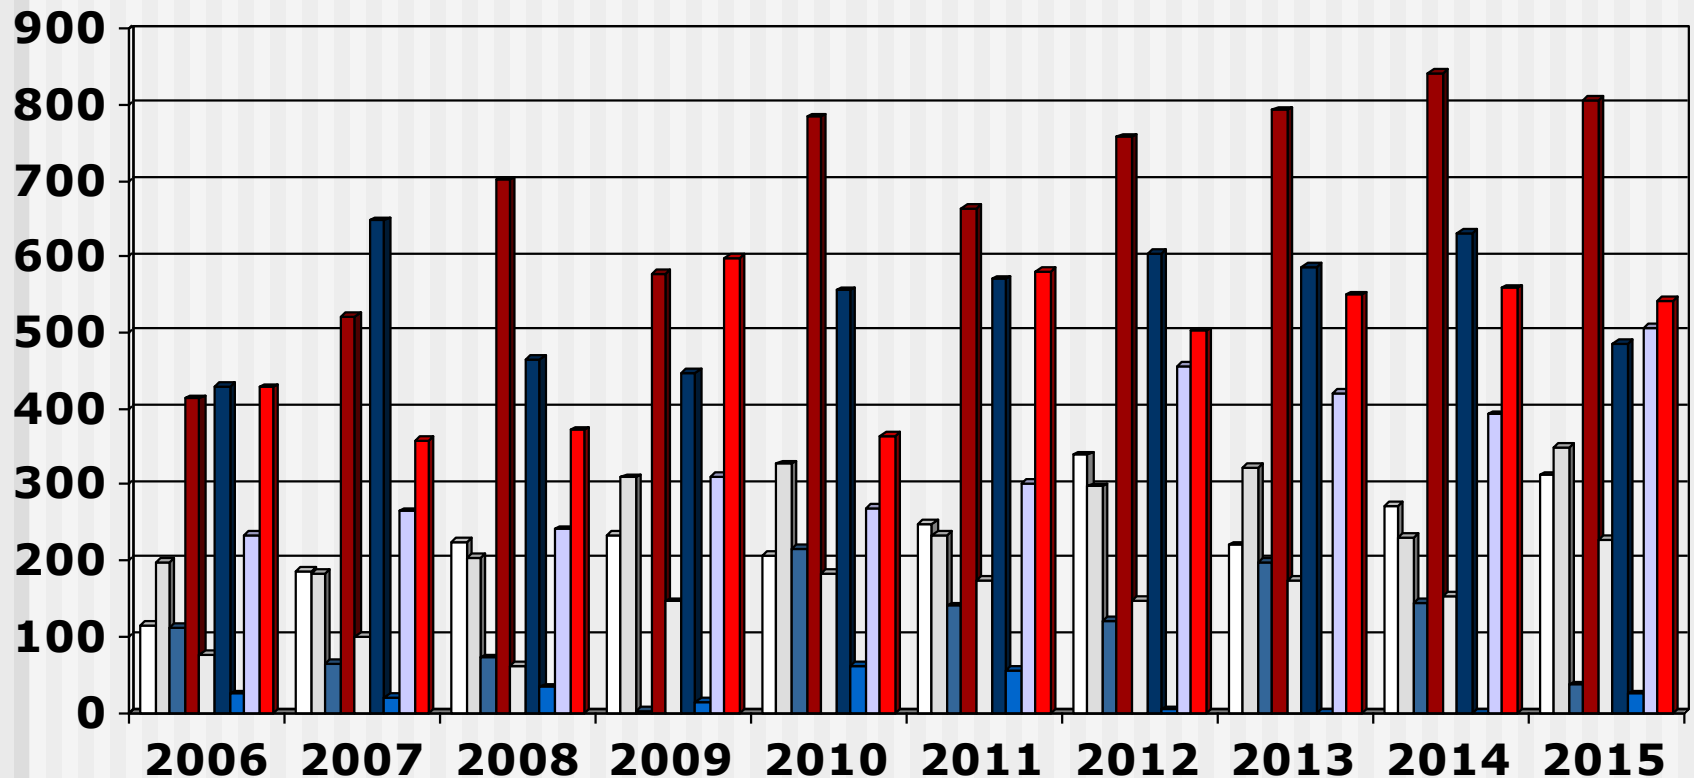

# Output 4-Year Programme (2006 - 2015) Overview

---

- These slides show the output of Nursing Education Institutions (Nursing Colleges and Universities) providing the 4-year programme leading to registration as a Nurse (General, Psychiatric and Community) and Midwife for the years 2006 - 2015
- Each slide is presented twice: first all slides are shown without data tables and then the slides are repeated with full data tables
- For further information, please contact:
  - S A Nursing Council:  
Private Bag X132, Pretoria, 0001, Republic of South Africa
  - Phone: 012 420-1000
  - Fax: 012 343-5400
  - E-mail: [registrar@sanc.co.za](mailto:registrar@sanc.co.za)
  - Website: [www.sanc.co.za](http://www.sanc.co.za)

# Output 4-Year Programme

(2006 - 2015) All Institutions

□ Limpopo      □ North West      ■ Mpumulanga      ■ Gauteng      □ Free State  
■ KwaZulu Natal      ■ Northern Cape      □ Western Cape      ■ Eastern Cape

# Output 4-Year Programme (2006 - 2015) Universities

Limpopo
  North West
  Mpumalanga
  Gauteng
  Free State
   
 KwaZulu Natal
  Northern Cape
  Western Cape
  Eastern Cape