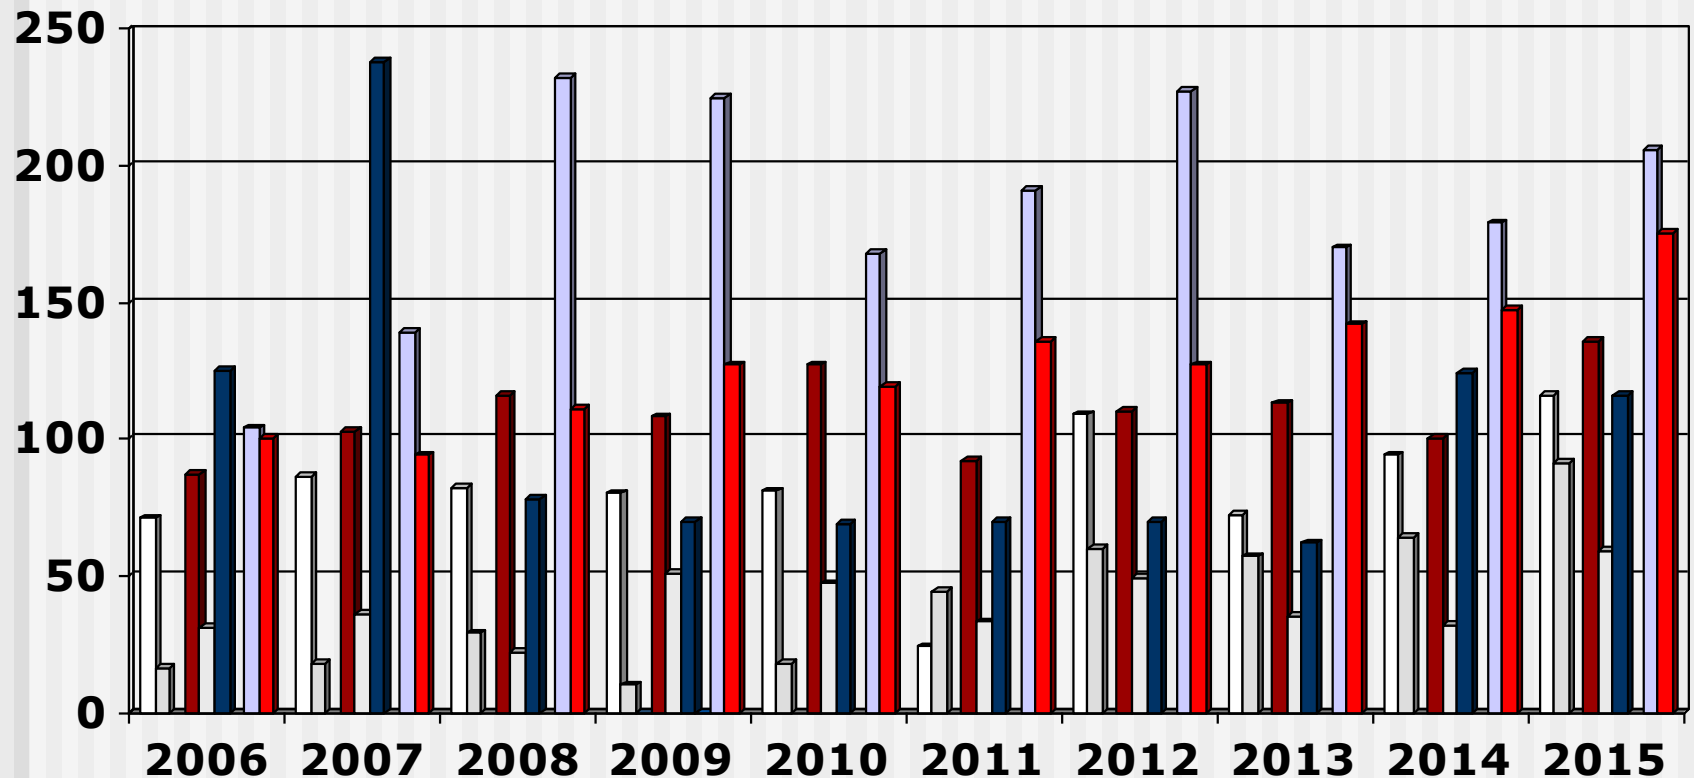

# Output 4-Year Programme (2006 - 2015) Overview

---

- These slides show the output of Nursing Education Institutions (Nursing Colleges and Universities) providing the 4-year programme leading to registration as a Nurse (General, Psychiatric and Community) and Midwife for the years 2006 - 2015
- Each slide is presented twice: first all slides are shown without data tables and then the slides are repeated with full data tables
- For further information, please contact:
  - S A Nursing Council:  
Private Bag X132, Pretoria, 0001, Republic of South Africa
  - Phone: 012 420-1000
  - Fax: 012 343-5400
  - E-mail: [registrar@sanc.co.za](mailto:registrar@sanc.co.za)
  - Website: [www.sanc.co.za](http://www.sanc.co.za)

# Output 4-Year Programme

(2006 - 2015) All Institutions

□ Limpopo      □ North West      ■ Mpumulanga      ■ Gauteng      □ Free State  
■ KwaZulu Natal      ■ Northern Cape      □ Western Cape      ■ Eastern Cape

# Output 4-Year Programme (2006 - 2015) Universities

Limpopo
  North West
  Mpumalanga
  Gauteng
  Free State
   
 KwaZulu Natal
  Northern Cape
  Western Cape
  Eastern Cape

# Output 4-Year Programme (2006 - 2015) All Institutions