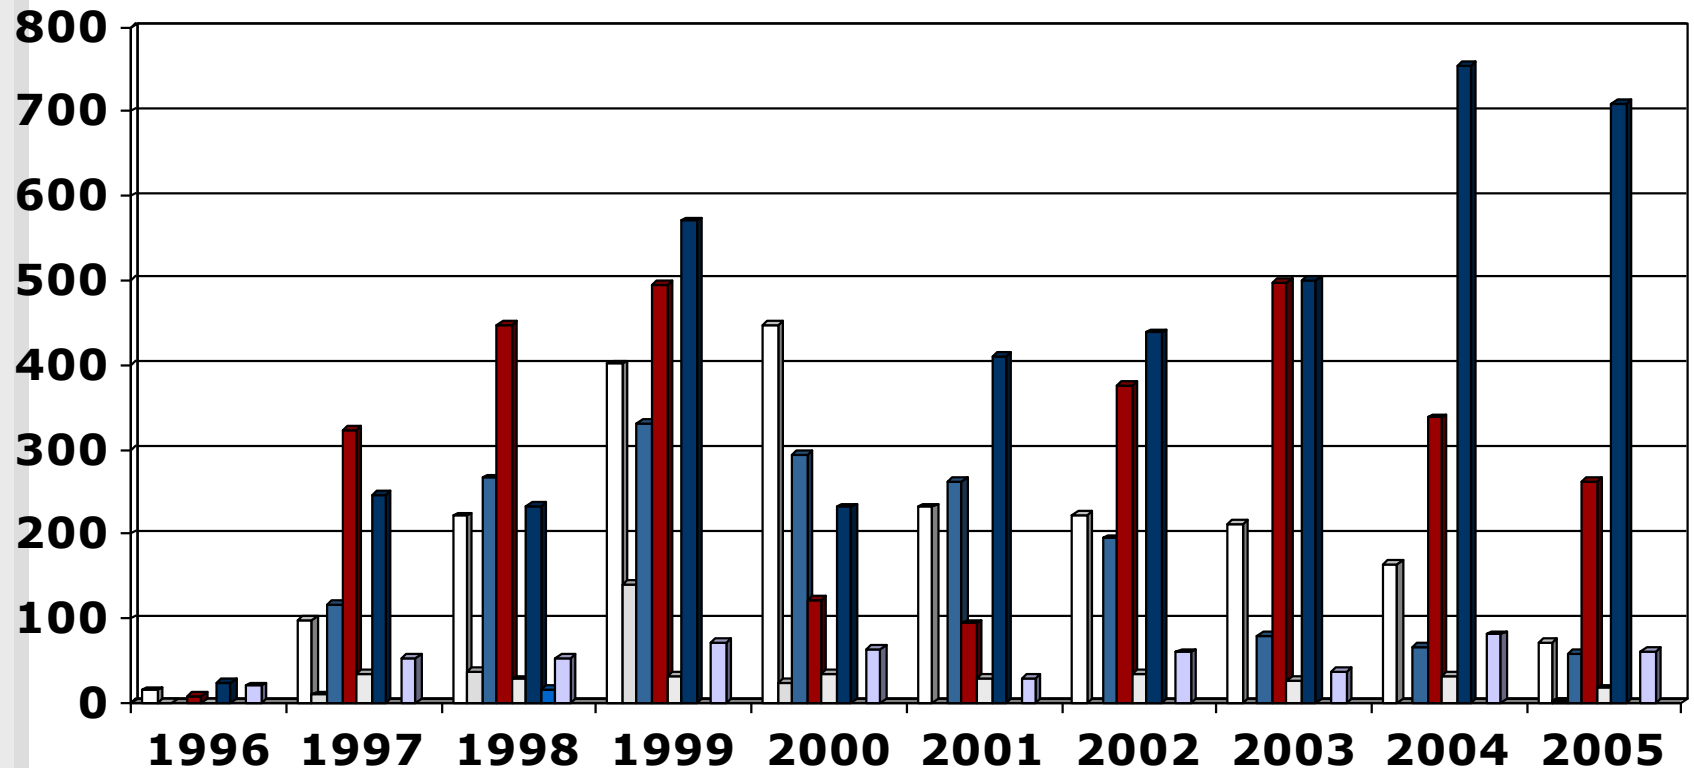

# Output Pupil Nurses

(1996 - 2005) Private Institutions

□ Limpopo      □ North West      ■ Mpumulanga      ■ Gauteng      □ Free State  
■ KwaZulu Natal      ■ Northern Cape      □ Western Cape      ■ Eastern Cape

# Output Pupil Nurses

(1996 - 2005) Public Institutions

□ Limpopo      □ North West      ■ Mpumulanga      ■ Gauteng      □ Free State  
■ KwaZulu Natal      ■ Northern Cape      □ Western Cape      ■ Eastern Cape